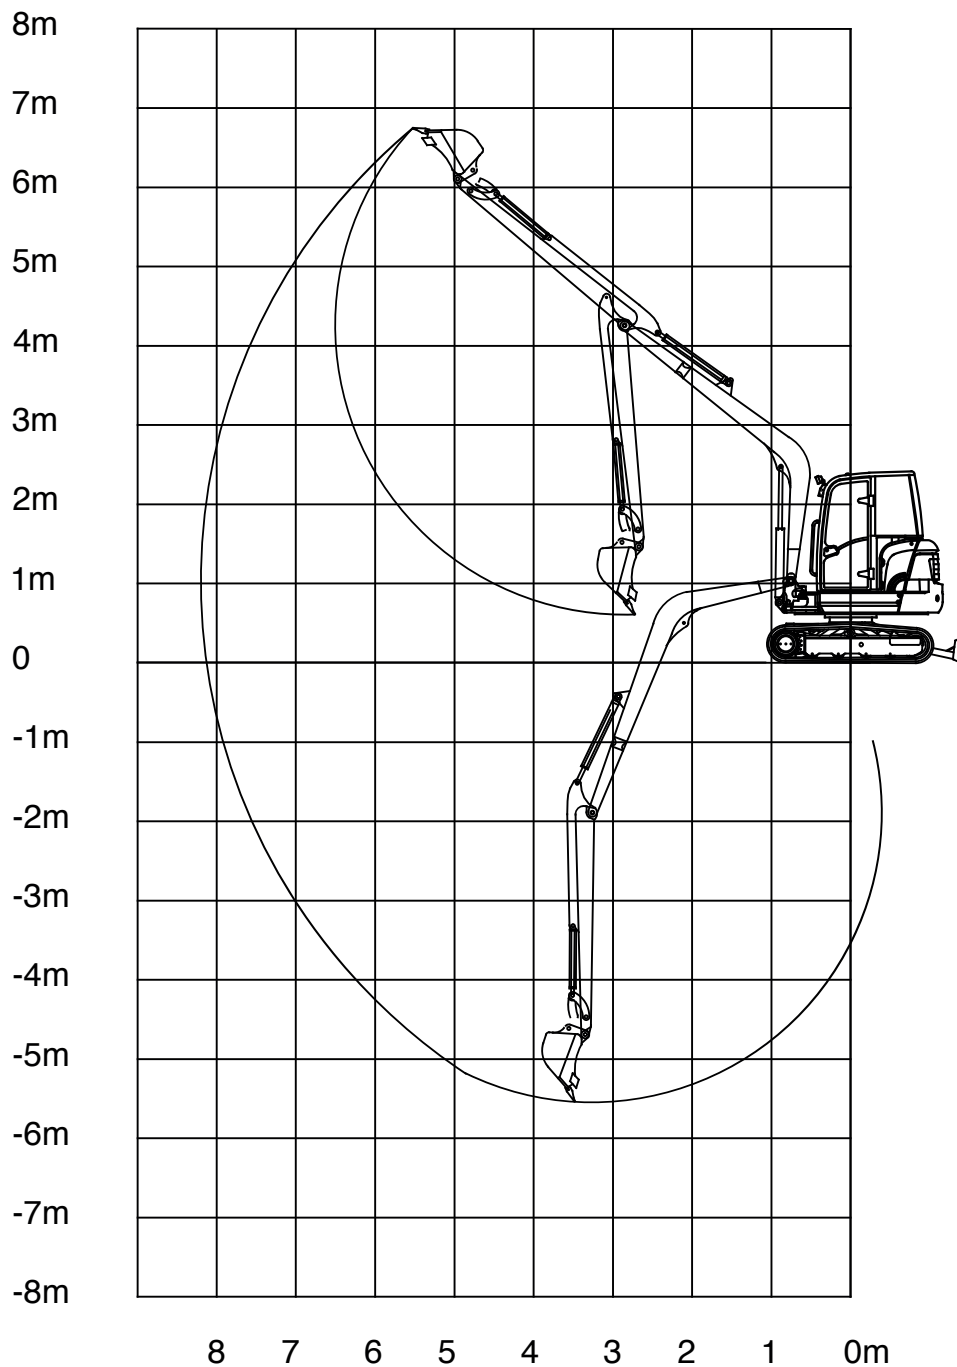

Excavator working radius

...reaching out

Kubota 101-3 long reach excavator

max outreach 8 m

max dig height 6.8 m

max dig depth 5.6 m

Working range subject to bucket used and type of application. For further information visit our website